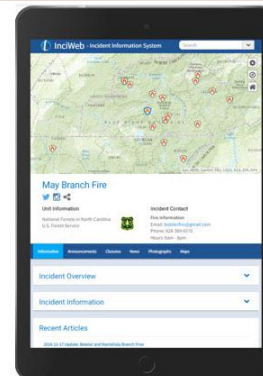

Sources of Information

InciWeb

<https://inciweb.nwcg.gov/>

National Interagency Fire Center

www.NIFC.gov

Pacific Southwest Region

<https://www.fs.usda.gov/r5/>

California Interagency Wildfire Prevention

<http://www.preventwildfireca.org/>