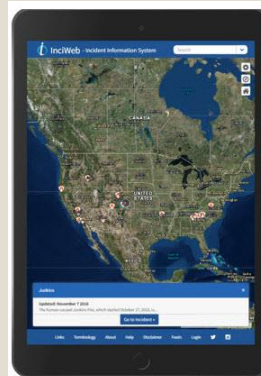

Sources of Information

InciWeb

<https://inciweb.nwcg.gov/>

National Interagency Fire Center

www.NIFC.gov

Pacific Southwest Region

<https://www.fs.usda.gov/r5/>

California Interagency Wildfire Prevention

<http://www.preventwildfireca.org/>